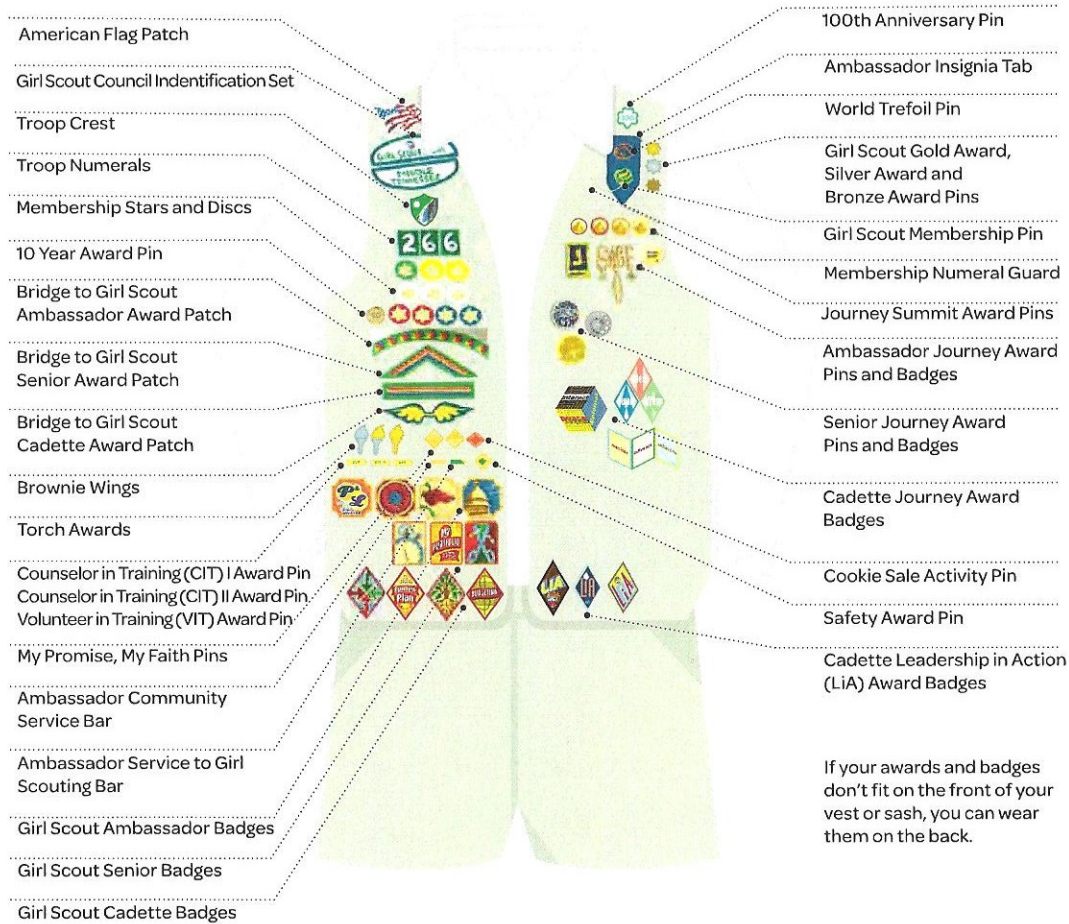

# Girl Scout Ambassador Vest

# Girl Scout Ambassador Sash

If your awards and badges don't fit on the front of your vest or sash, you can wear them on the back.

Place your Journey awards above your badges.