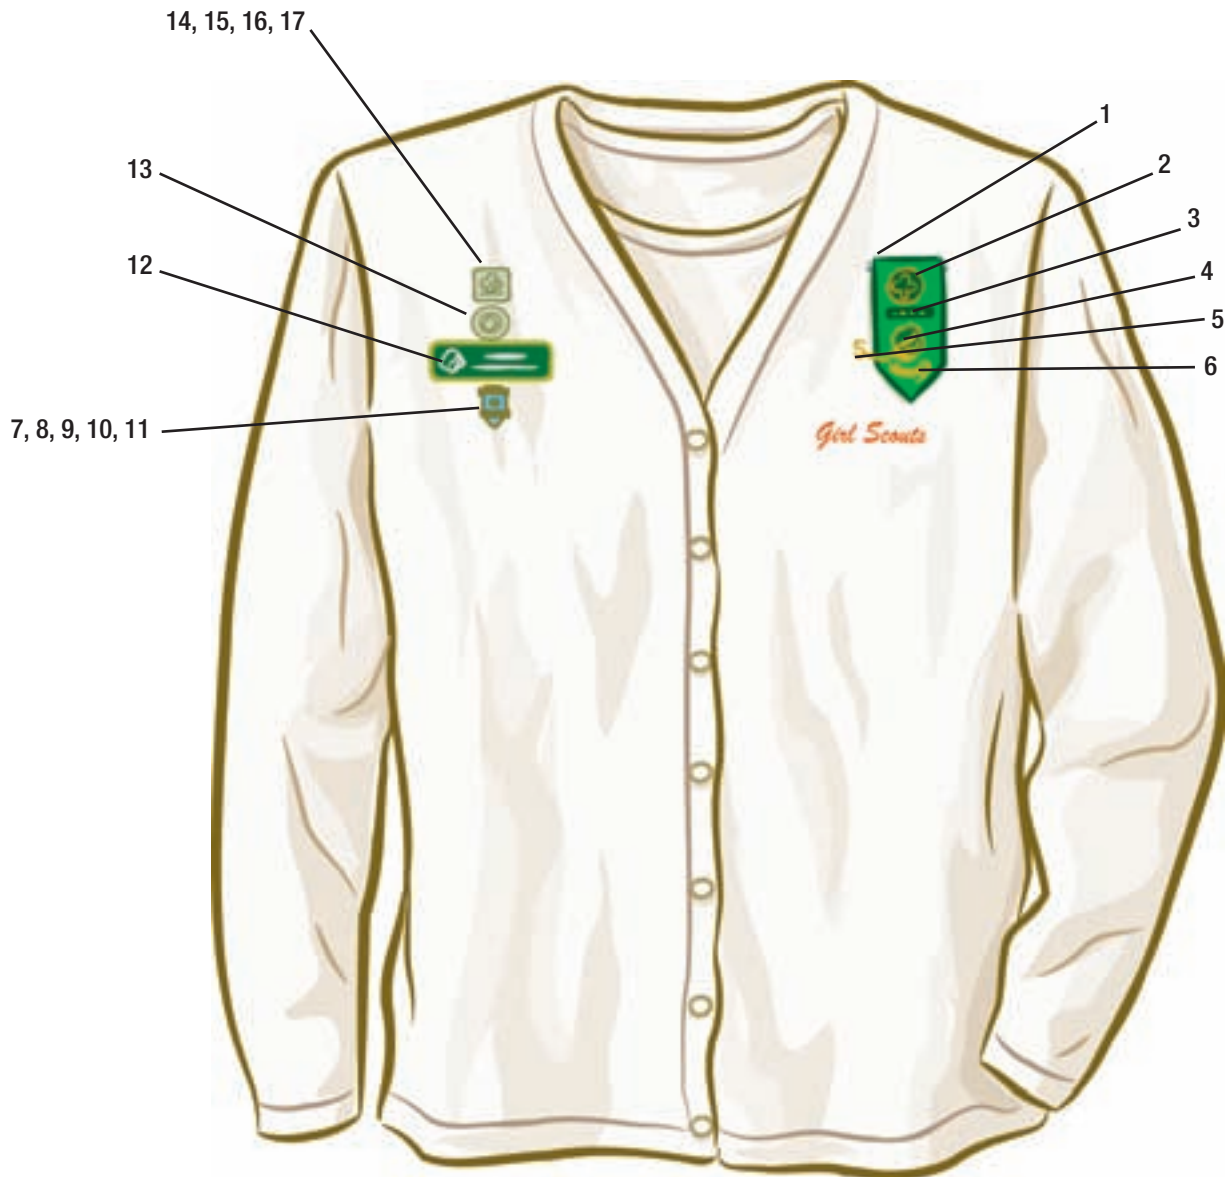

# Girl Scout Adult

- |   |                                     |
|---|-------------------------------------|
| 1. Adult Insignia Tab                           | 9. Years of Service Pin             |
| 2. World Trefoil Pin                            | 10. Outstanding Volunteer Award Pin |
| 3. Adult Position Pin                           | 11. Outstanding Leader Award Pin    |
| 4. Girl Scout Pin (contemporary or traditional) | 12. Personalized ID Pin             |
| 5. Membership Numeral Guard                     | 13. Lifetime Membership Pin         |
| 6. Campus Girl Scout Guard                      | 14. Appreciation Pin                |
| 7. Girl Scout Gold Award                        | 15. Thanks Badge                    |
| 8. Bridge to Adult Girl Scouts Award            | 16. Thanks Badge II                 |
|   | 17. Honor Pin                       |

Note: If an adult has received more than one special recognition (e.g., Appreciation pin), the last one received is generally the one worn on the uniform.